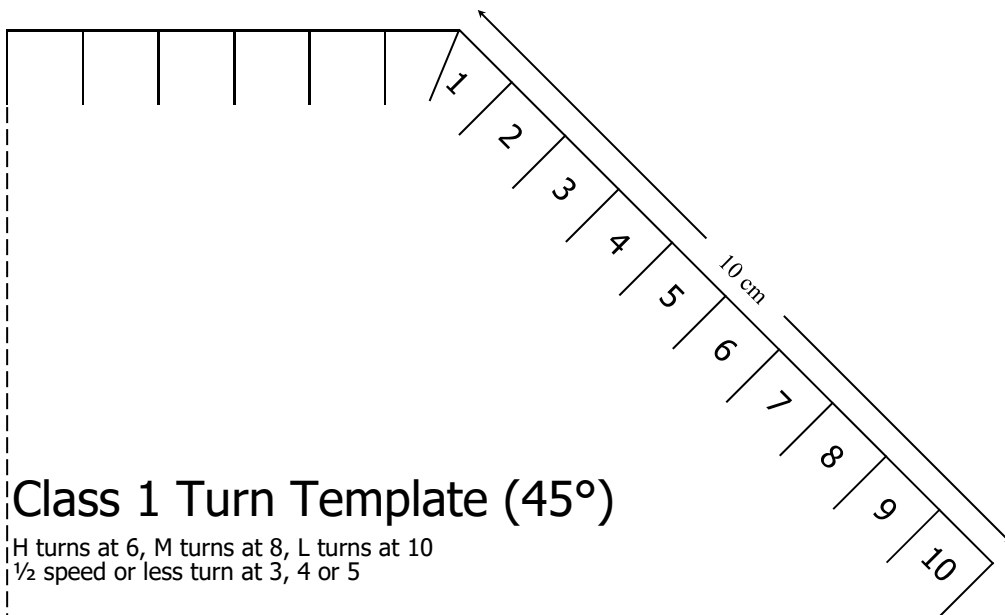

A Set of Game Markers

A Set of Ship Record Sheets.

FIRING AND FIXED TORPEDO ARC INDICATORS

Torpedo Fire Template (for Fixed Tubes)

TURN TEMPLATES

SHIP RECORD SHEET

Name: _____

Class: _____ Crew: _____