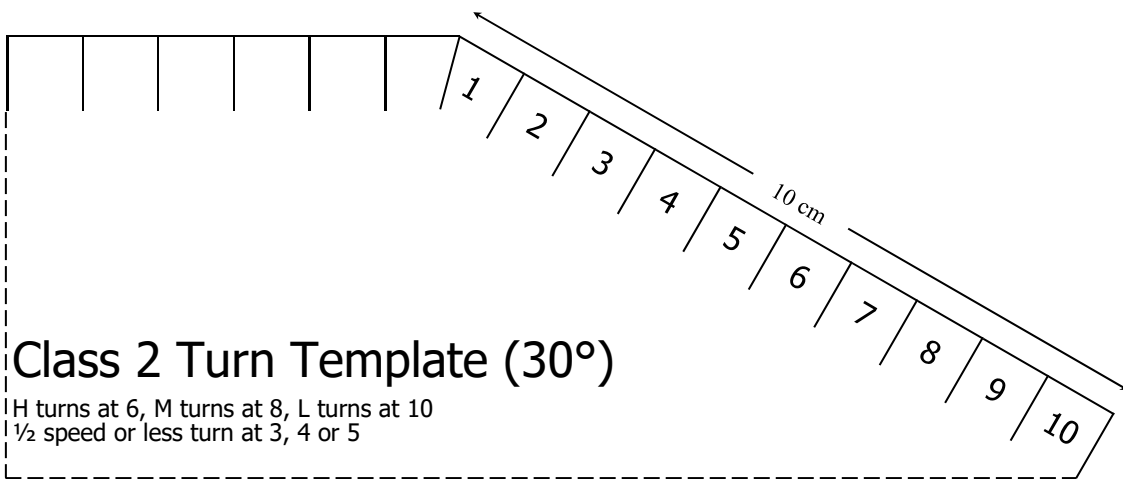

A Set of Game Markers

A Set of Ship Record Sheets.

FIRING AND FIXED TORPEDO ARC INDICATORS

Torpedo Fire Template (for Fixed Tubes)

TURN TEMPLATES

SHIP RECORD SHEET

Name: _____

Class: _____ Crew: _____