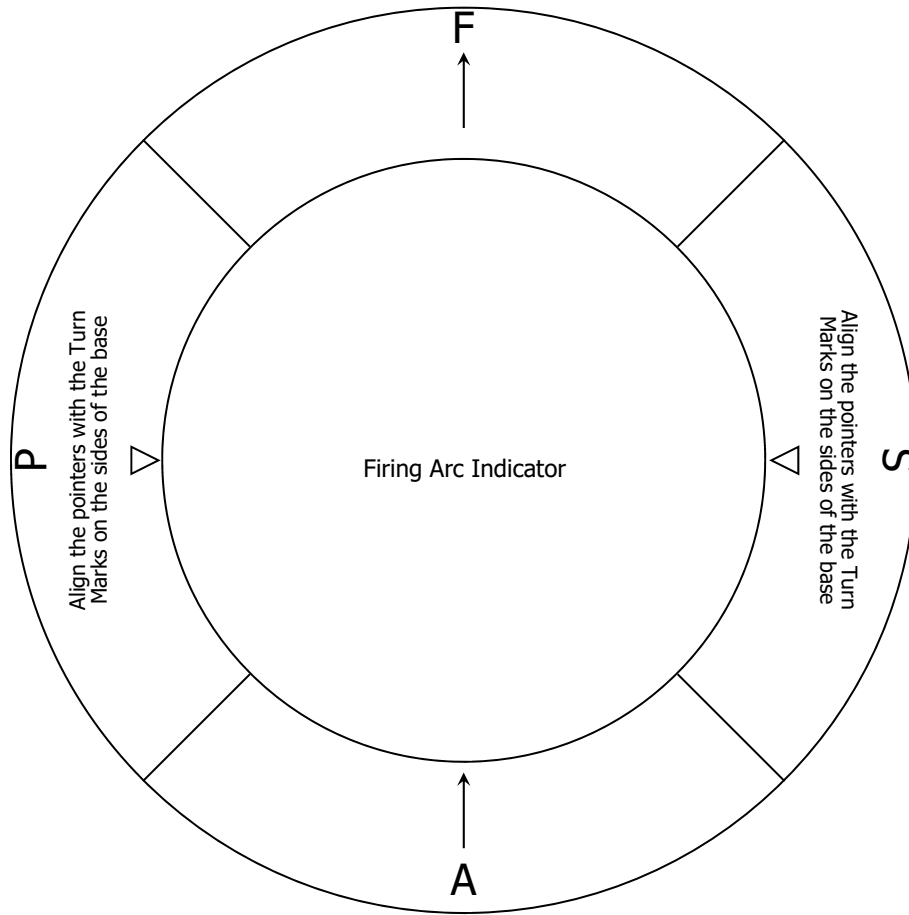


ACTION STATIONS !

RULES SUPPORT PACKAGE

DATE: 19 MAY 2020

Preamble

The Rules Support package incorporates the following items:

A set of Game Play Templates with:

- Firing and Fixed Torpedo Arc Indicators
- Turn Templates for Classes 1 to 3.

A Set of Game Markers

A Set of Ship Record Sheets.

FIRING AND FIXED TORPEDO ARC INDICATORS

Torpedo Fire Template (for Fixed Tubes)

TURN TEMPLATES

SHIP RECORD SHEET

Name: _____

Class: _____ Crew: _____