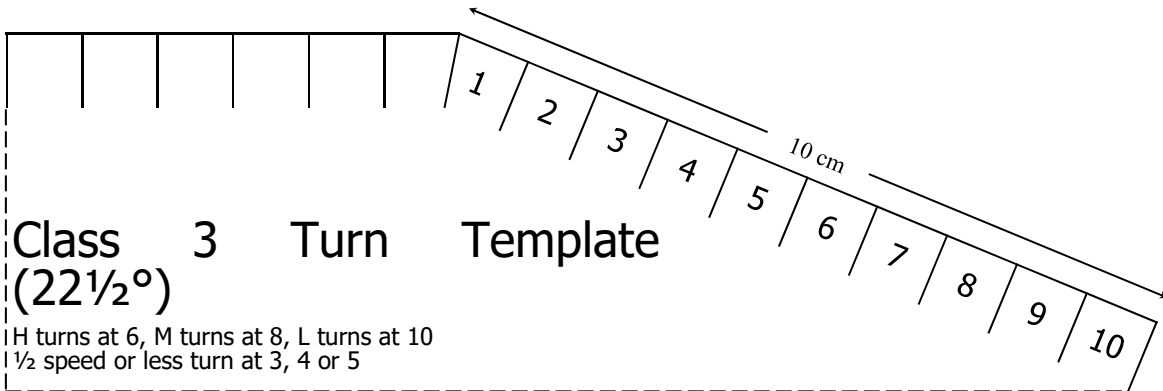

A Set of Game Markers

A Set of Ship Record Sheets.

FIRING AND FIXED TORPEDO ARC INDICATORS

Torpedo Fire Template (for Fixed Tubes)

TURN TEMPLATES

SHIP RECORD SHEET

Name: _____

Class: _____ Crew: _____