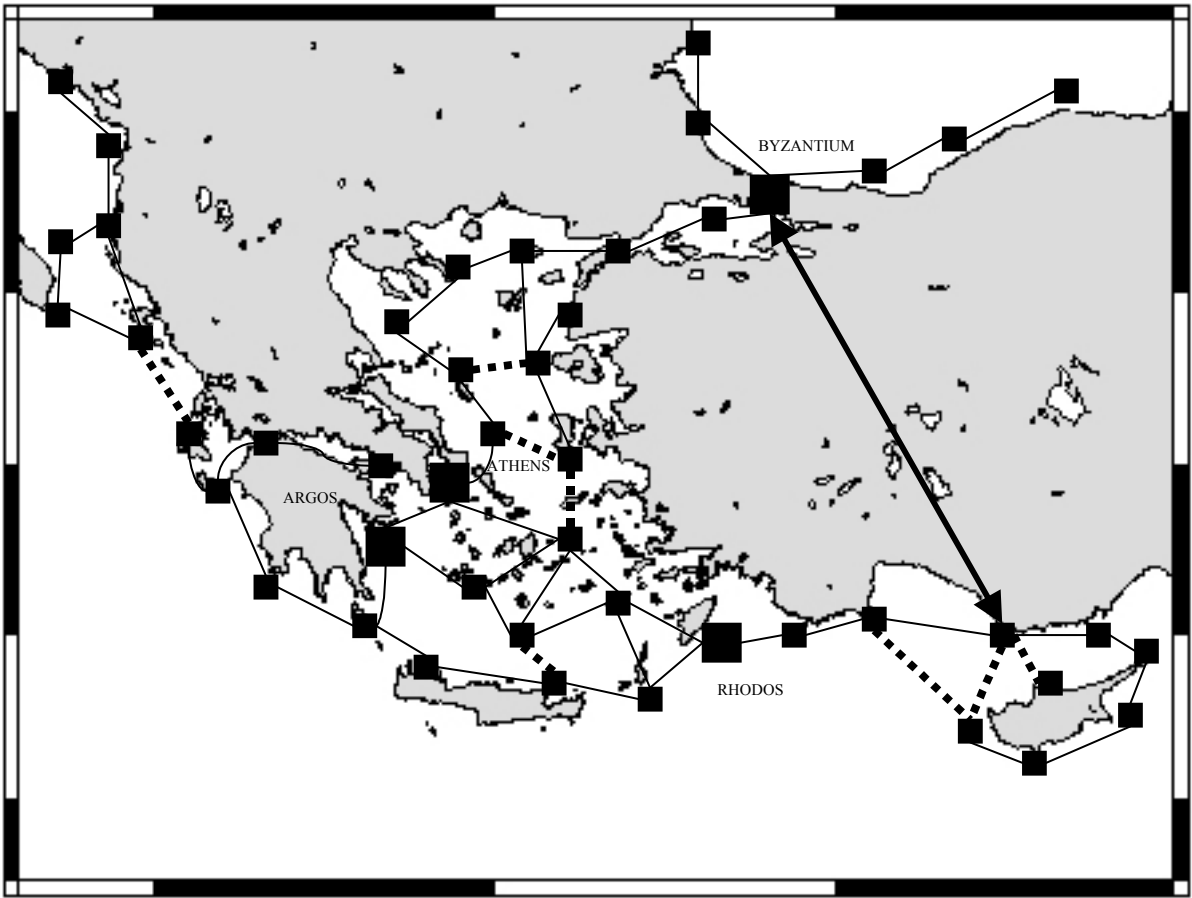

## CAMPAIGN MAPS

DATE: 3RD AUGUST 2016

---

### *Preamble*

These maps have been extracted from the rules so that they can be printed off for use as required.

### *Notes:*

- The maps can be placed adjacent to each other so that a larger playing area can be achieved.
  - The dotted lines in the maps are Perilous Routes.
  - Naval Bases must be located in one of the named larger black boxes.
  - The smaller black boxes are normal move boxes and can be used as ports, EXCEPT
  - If there are two or more perilous routes contacting the box, then it cannot be used as a port and is only used as a movement box.
  - Double arrow lines are LAND routes and you cannot sail a ship along them.
-

*Roman Campaign Map*

---

*Greek Campaign Map*

*Egyptian Campaign Map*