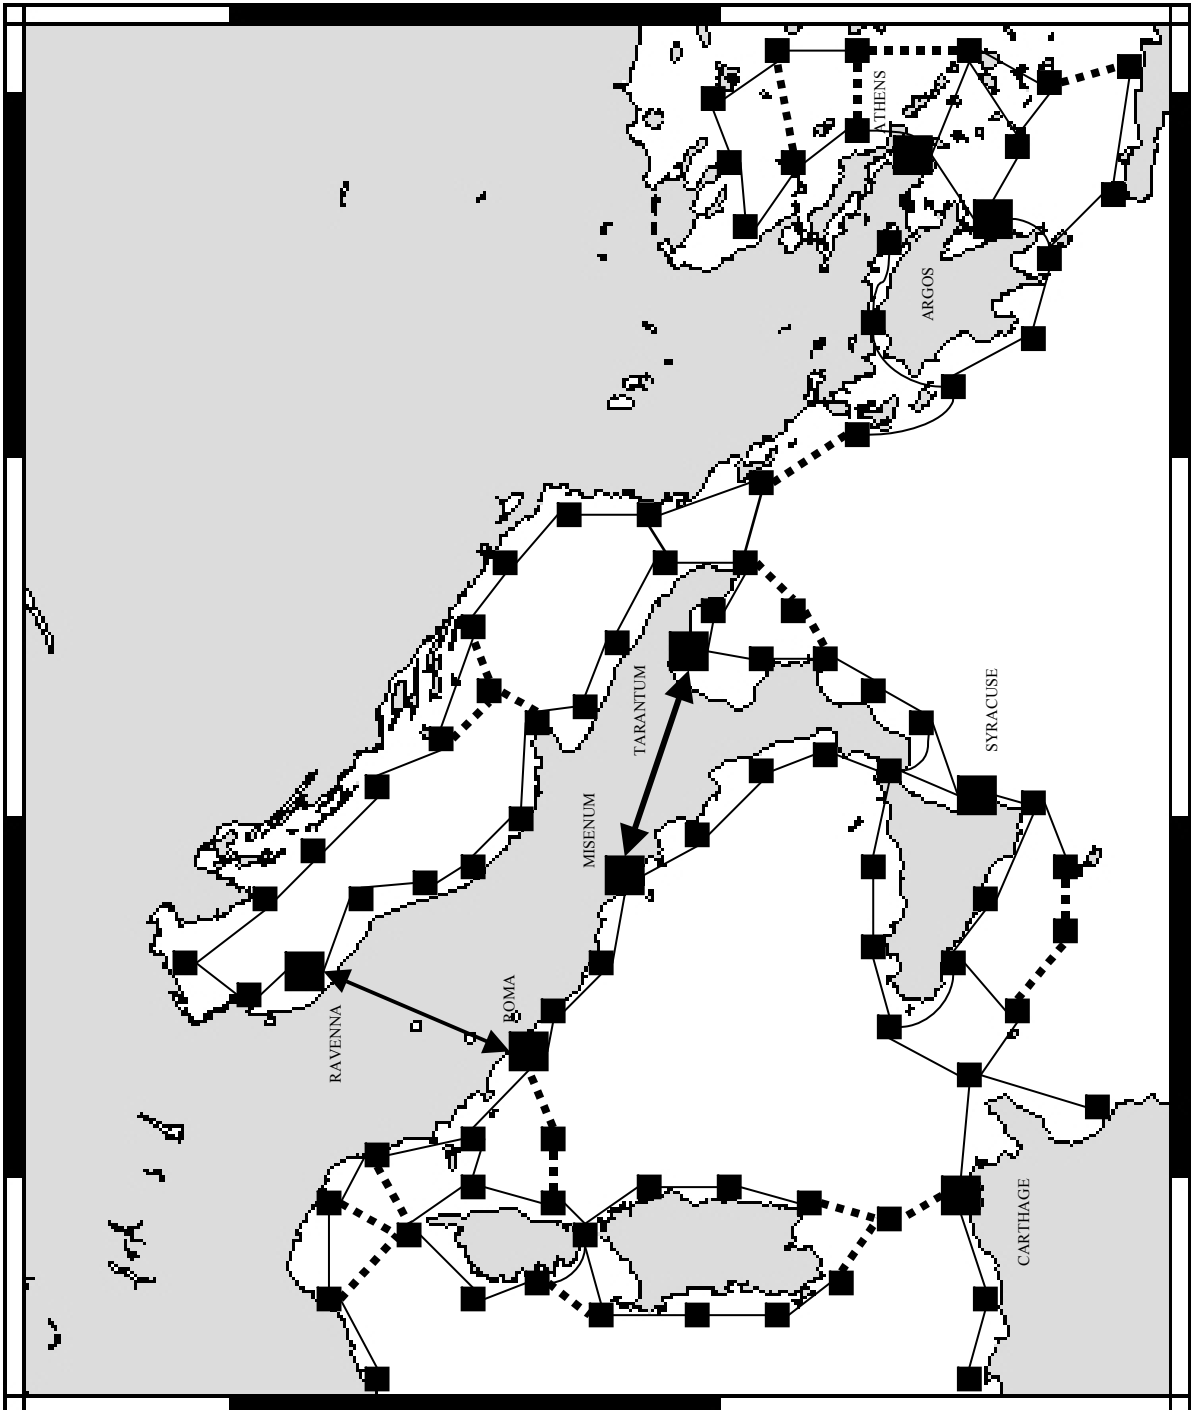

## CAMPAIGN MAPS

DATE: 3RD AUGUST 2016

---

### *Preamble*

These maps have been extracted from the rules so that they can be printed off for use as required.

### *Notes:*

- The maps can be placed adjacent to each other so that a larger playing area can be achieved.
  - The dotted lines in the maps are Perilous Routes.
  - Naval Bases must be located in one of the named larger black boxes.
  - The smaller black boxes are normal move boxes and can be used as ports, EXCEPT
  - If there are two or more perilous routes contacting the box, then it cannot be used as a port and is only used as a movement box.
  - Double arrow lines are LAND routes and you cannot sail a ship along them.
-

*Roman Campaign Map*

---

*Greek Campaign Map*

*Egyptian Campaign Map*