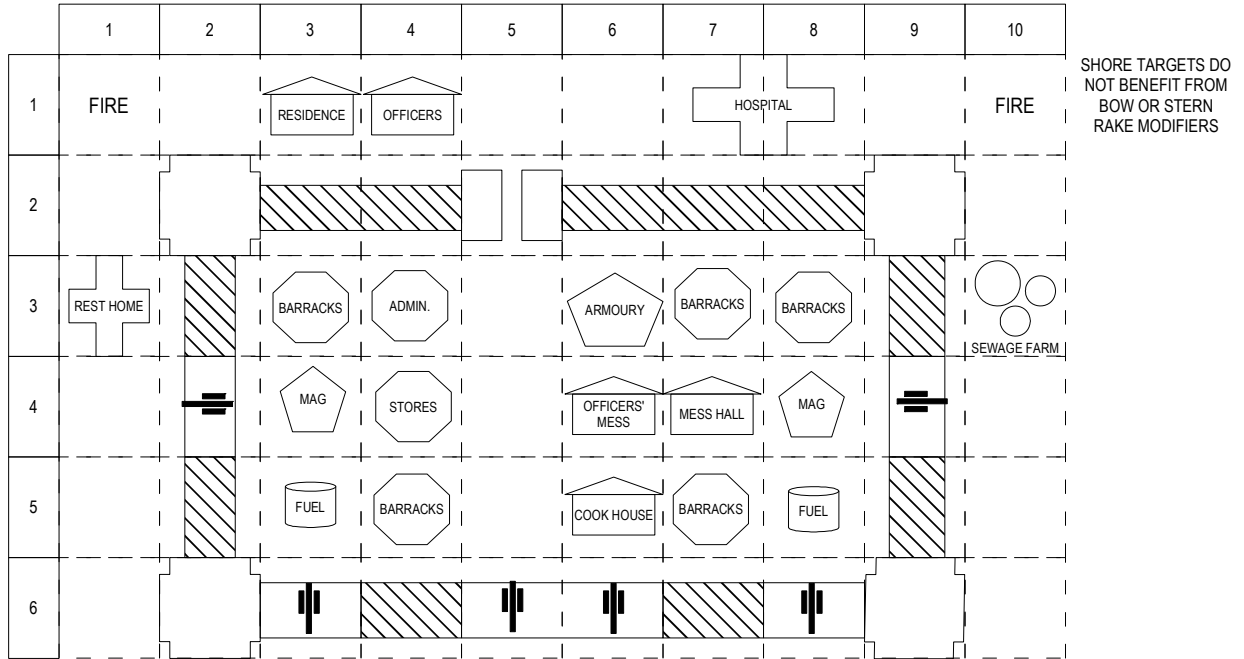

Bombardment Target #2 (Shore Bombardment)